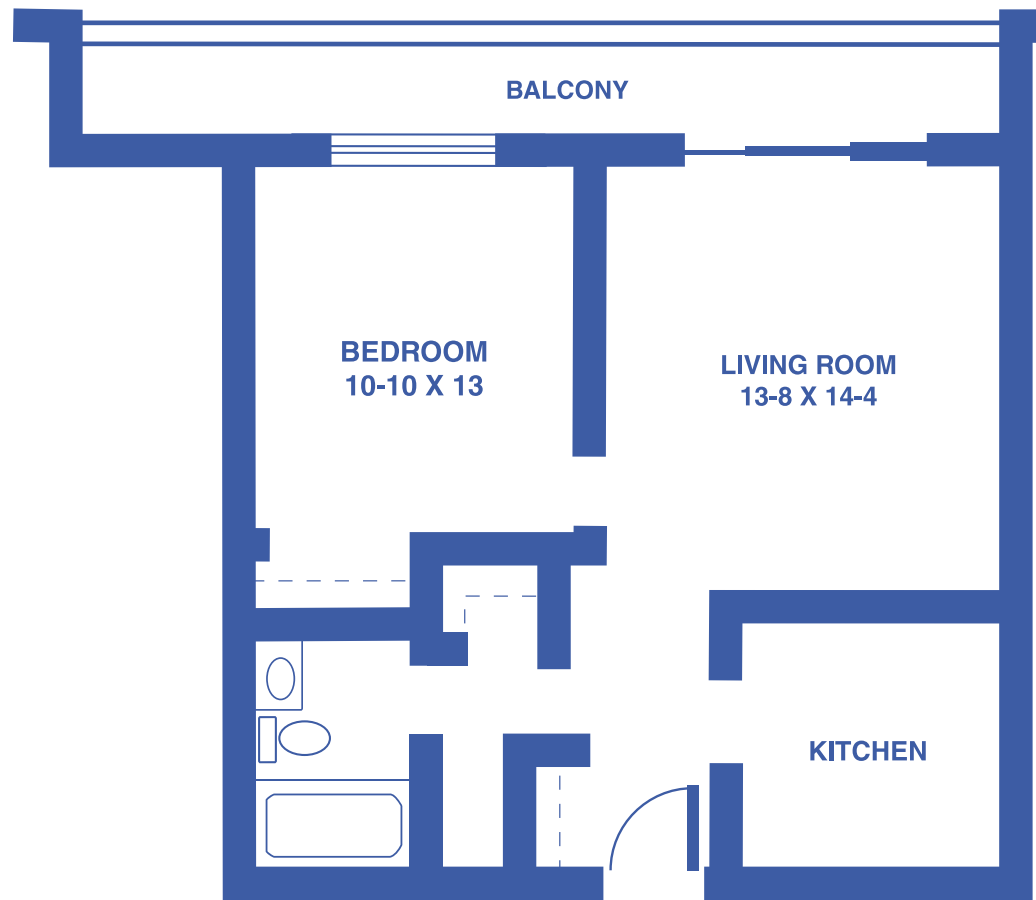

TOWER APARTMENTS: THE WILLOW

1-BEDROOM DELUXE / 550 SQUARE FEET

Floor plans may vary slightly and are not to scale.

4712 SW 6TH AVE, TOPEKA, KS • WWW.TOPEKAPRESBYTERIANMANOR.ORG