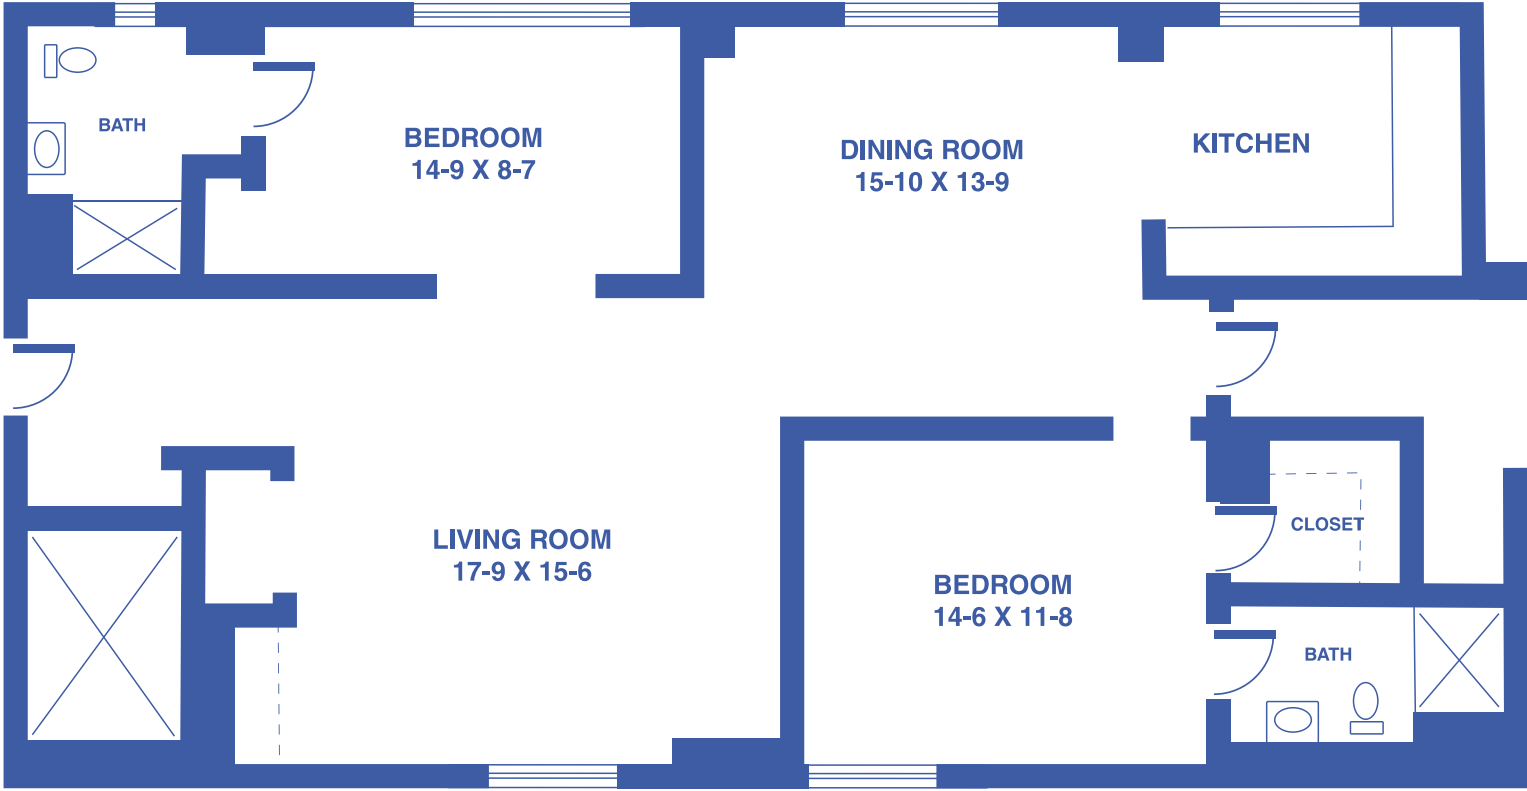

# TOWER APARTMENTS: THE MAPLE

2-BEDROOM GRAND / 1,130 SQUARE FEET

Floor plans may vary slightly and are not to scale.

4712 SW 6TH AVE, TOPEKA, KS • [WWW.TOPEKAPRESBYTERIANMANOR.ORG](http://WWW.TOPEKAPRESBYTERIANMANOR.ORG)