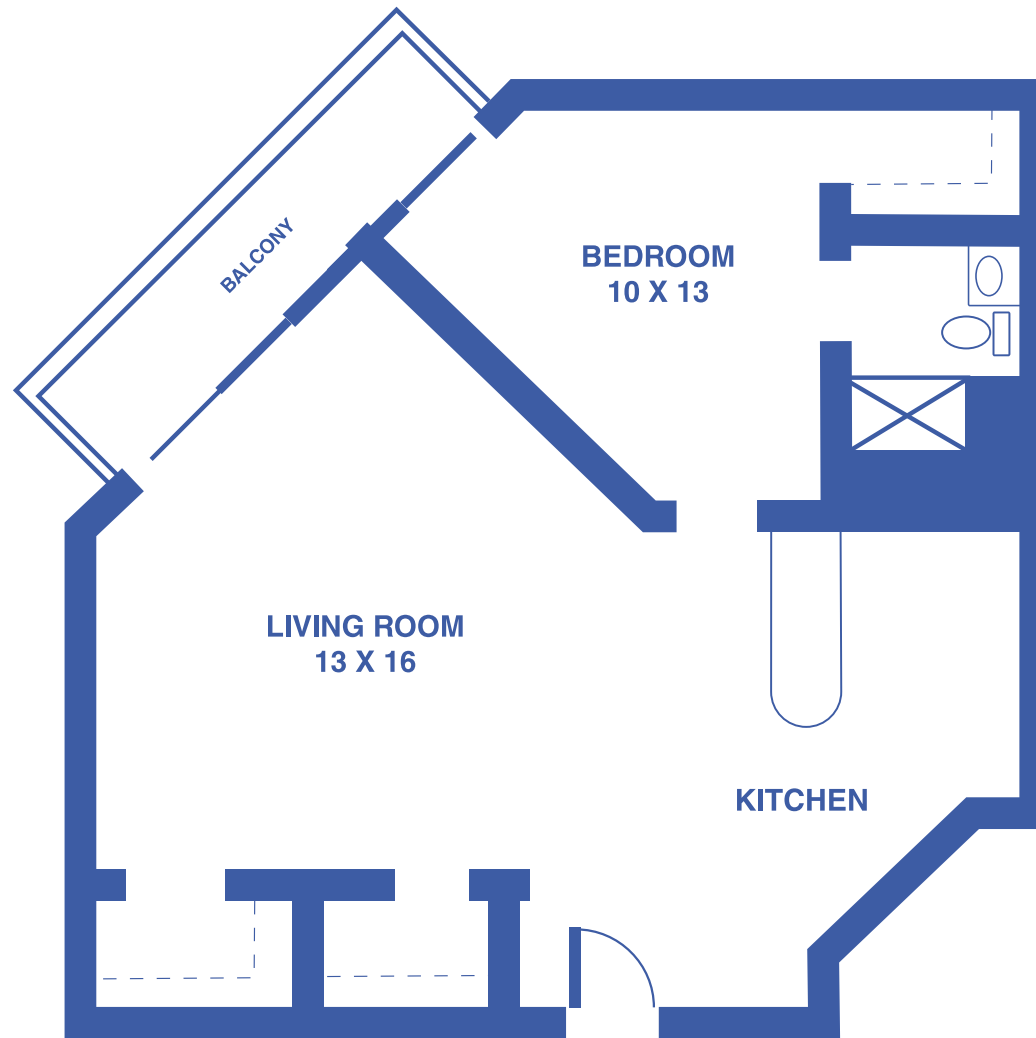

# GARDEN APARTMENTS: THE MAGNOLIA

## 1-BEDROOM DELUXE / 775 SQUARE FEET

Floor plans may vary slightly and are not to scale.

4712 SW 6TH AVE, TOPEKA, KS • [WWW.TOPEKAPRESBYTERIANMANOR.ORG](http://WWW.TOPEKAPRESBYTERIANMANOR.ORG)