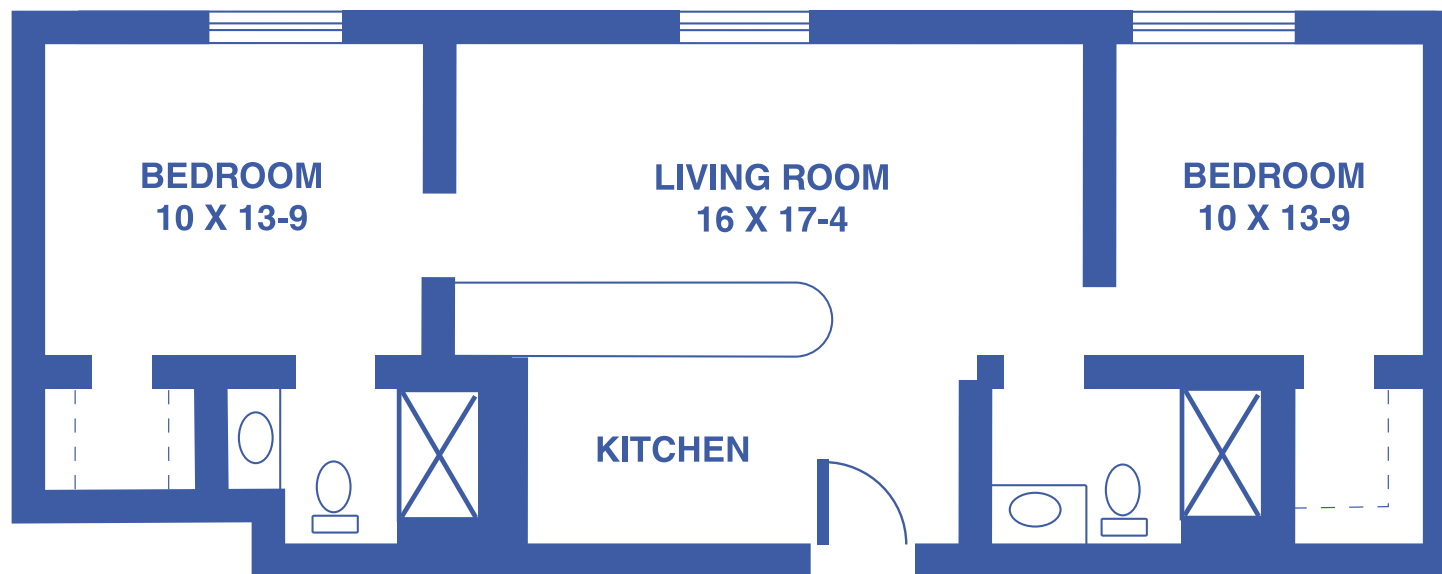

GARDEN APARTMENTS: THE LAVENDER

2-BEDROOM / 695 SQUARE FEET

Floor plans may vary slightly and are not to scale.

4712 SW 6TH AVE, TOPEKA, KS • WWW.TOPEKAPRESBYTERIANMANOR.ORG