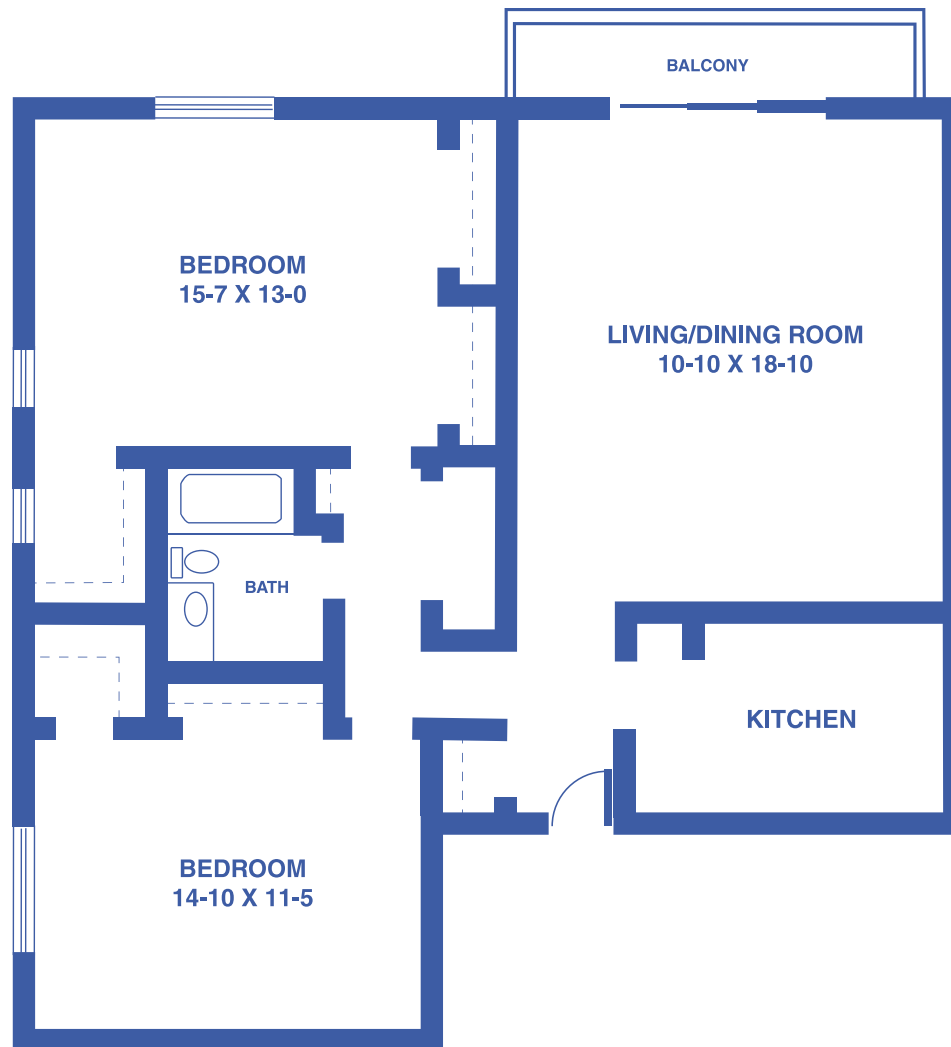

TOWER APARTMENTS: THE JUNIPER

2-BEDROOM GRAND / 1,200 SQUARE FEET

Floor plans may vary slightly and are not to scale.

4712 SW 6TH AVE, TOPEKA, KS • WWW.TOPEKAPRESBYTERIANMANOR.ORG