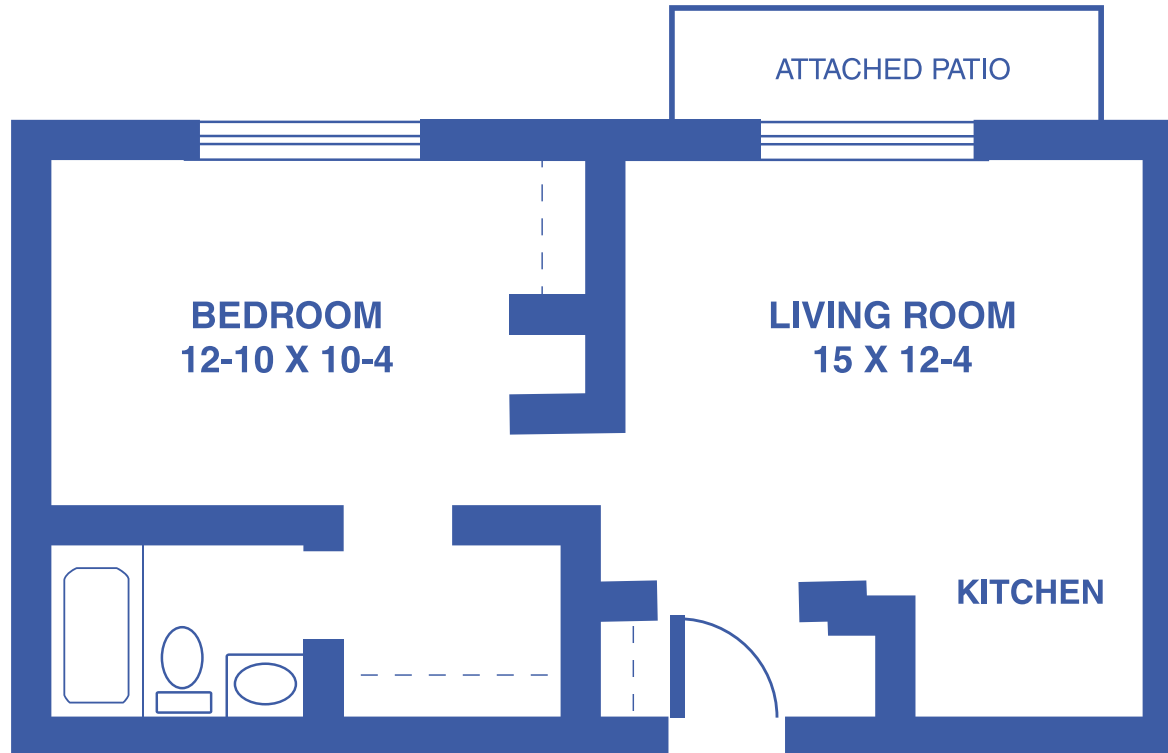

GARDEN APARTMENTS: THE IRIS

1-BEDROOM DELUXE / 524 SQUARE FEET

Floor plans may vary slightly and are not to scale.

4712 SW 6TH AVE, TOPEKA, KS • WWW.TOPEKAPRESBYTERIANMANOR.ORG