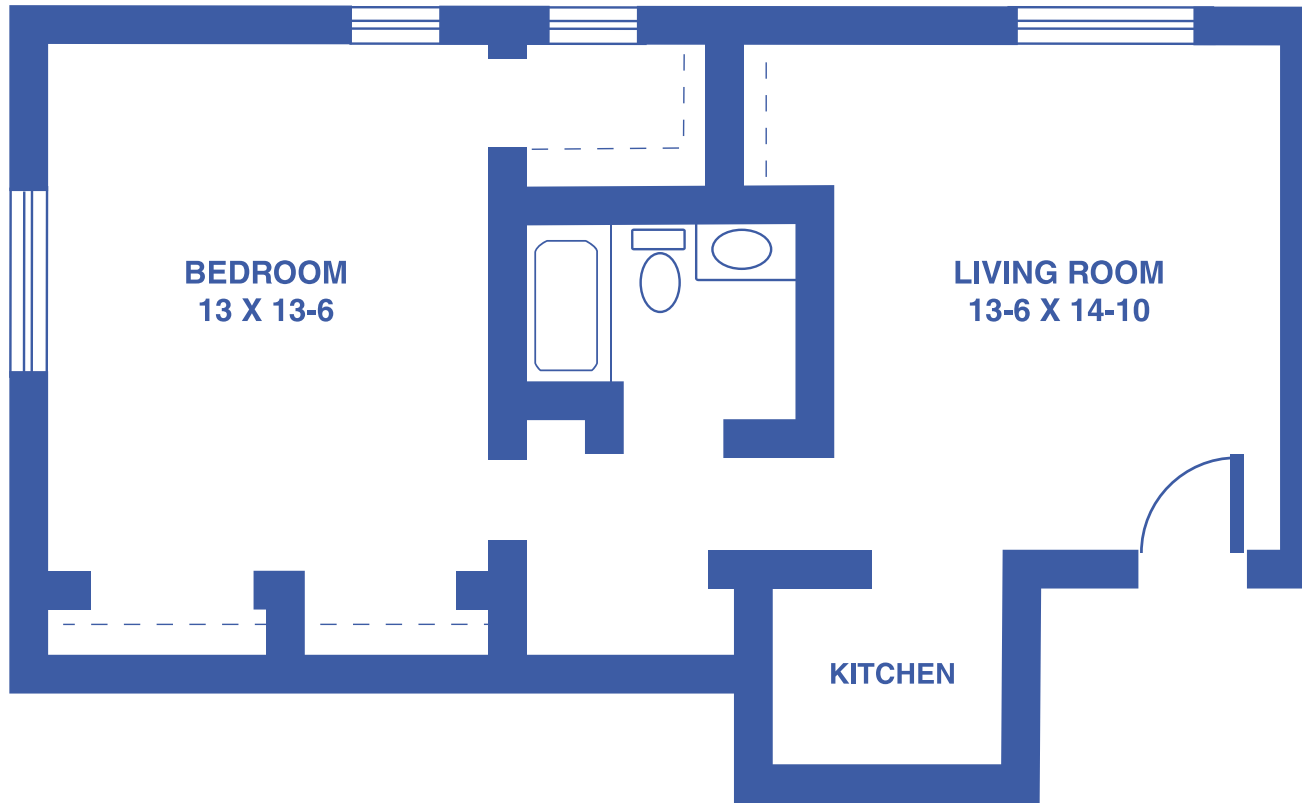

# TOWER APARTMENTS: THE ELM

1-BEDROOM DELUXE / 710 SQUARE FEET

Floor plans may vary slightly and are not to scale.

4712 SW 6TH AVE, TOPEKA, KS • [WWW.TOPEKAPRESBYTERIANMANOR.ORG](http://WWW.TOPEKAPRESBYTERIANMANOR.ORG)