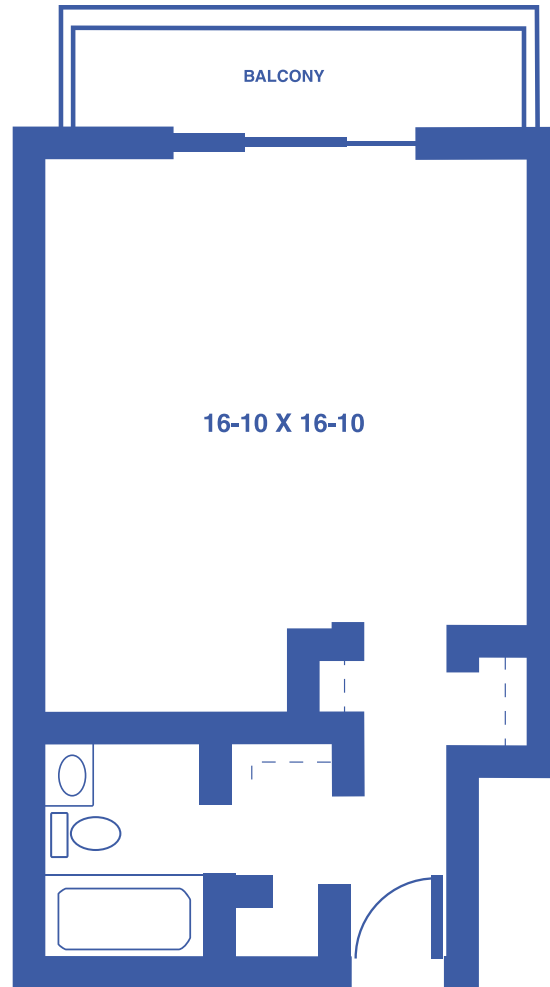

TOWER APARTMENTS: THE BIRCH

STUDIO / 405 SQUARE FEET

Floor plans may vary slightly and are not to scale.

4712 SW 6TH AVE, TOPEKA, KS • WWW.TOPEKAPRESBYTERIANMANOR.ORG