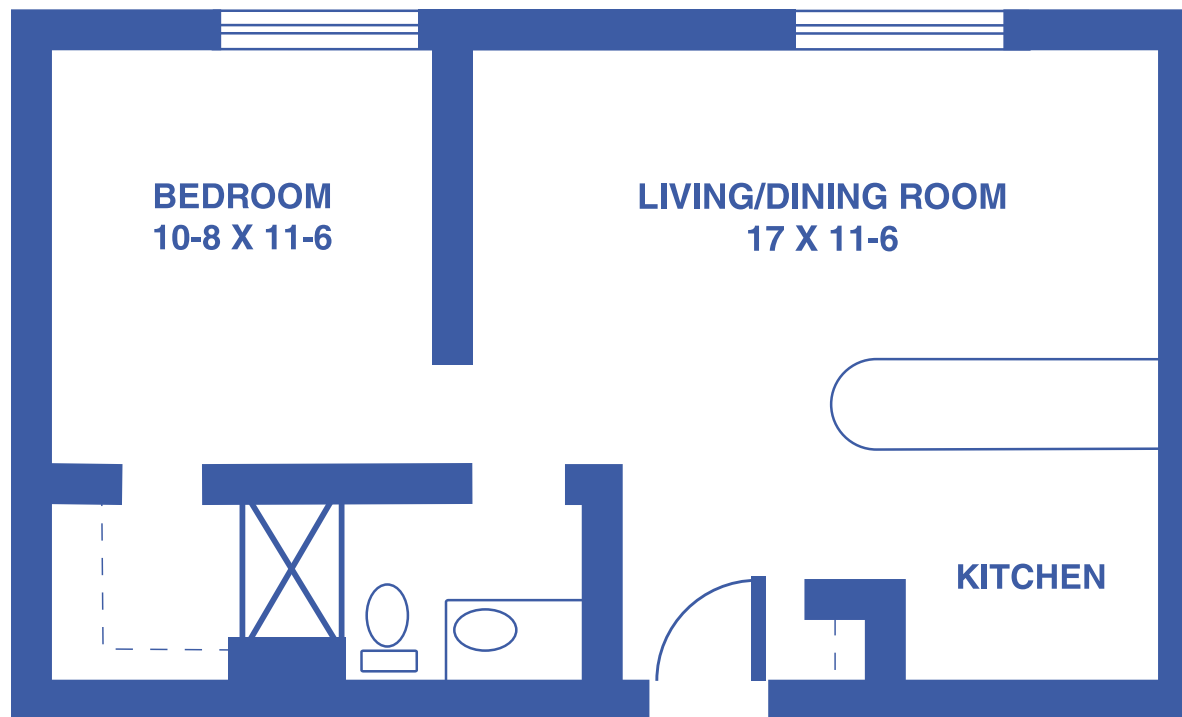

GARDEN APARTMENTS: THE ASTER

1-BEDROOM / 470 SQUARE FEET

Floor plans may vary slightly and are not to scale.

4712 SW 6TH AVE, TOPEKA, KS • WWW.TOPEKAPRESBYTERIANMANOR.ORG