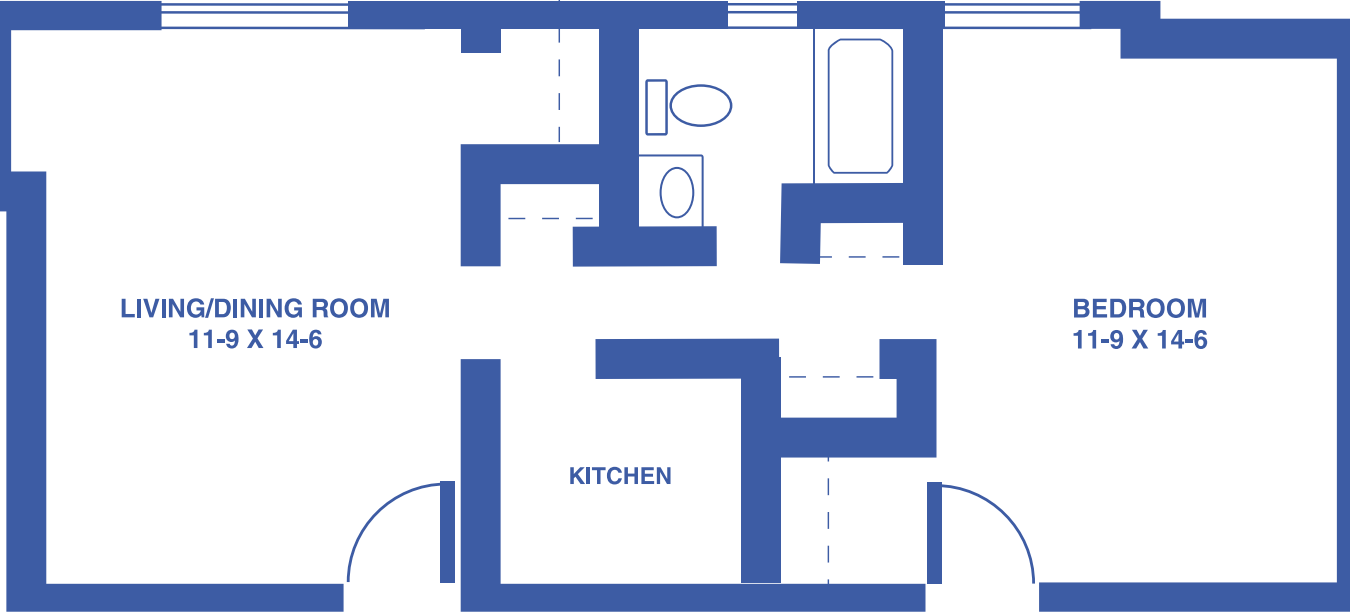

# TOWER APARTMENTS: THE ALDER

1-BEDROOM / 550 SQUARE FEET

Floor plans may vary slightly and are not to scale.

4712 SW 6TH AVE, TOPEKA, KS • [WWW.TOPEKAPRESBYTERIANMANOR.ORG](http://WWW.TOPEKAPRESBYTERIANMANOR.ORG)