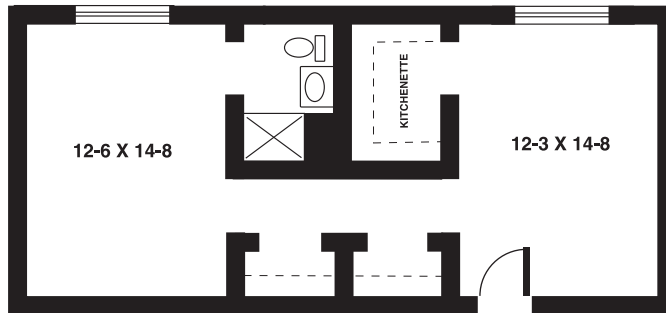

Assisted Living Apartments

1 Bedroom Deluxe Suite - 495 Sq. Ft.

1 Bedroom Deluxe Suite - 520 Sq. Ft.